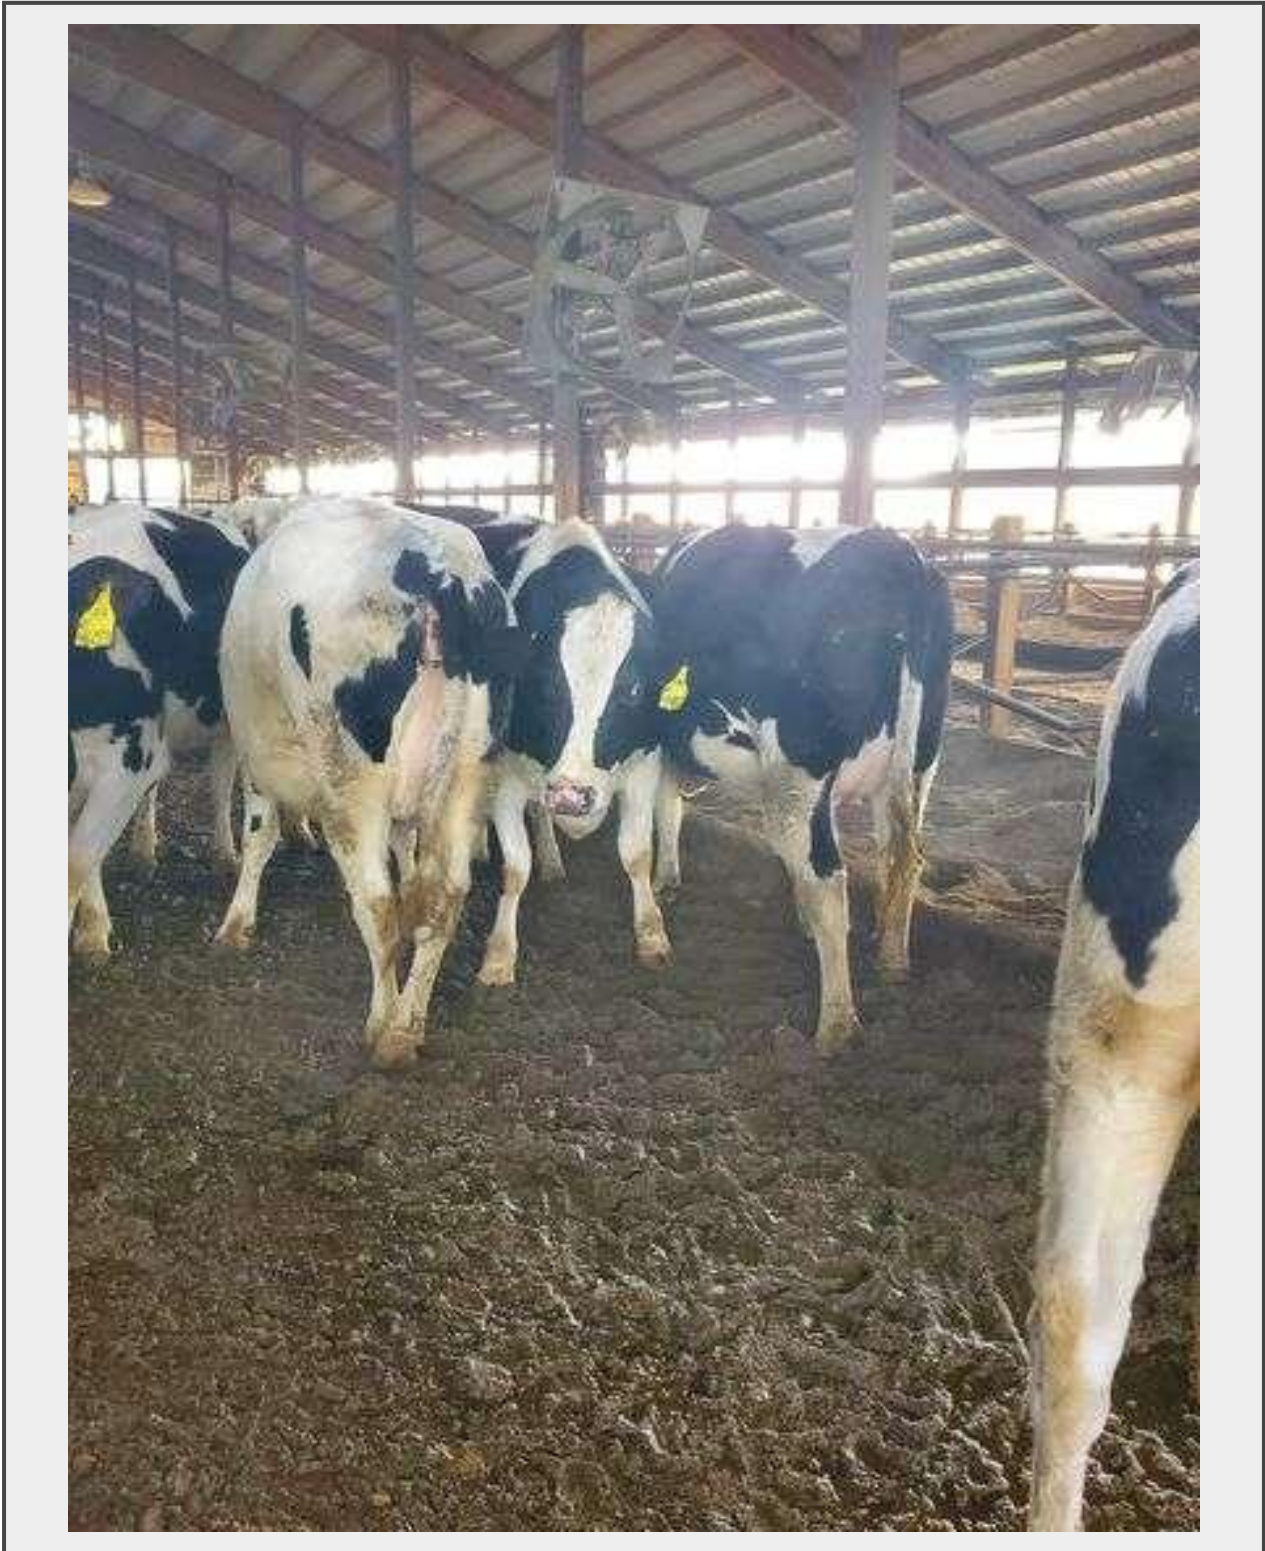

Sale Name: Filhart Farm to Farm

LOT 1 - Group 1

Description

12 Top quality Springing Heifers from Wadell Dairy of Elsie. These heifers are beautiful and big, Excellent vaccination program and bred to calving ease bulls. Wadell Dairy has been all AI bred since 1954 and always bred for butterfat. Their herd average at the time of dispersal was 29,968 milk 1290 fat 5% & 804 potential. Also use

to headlocks. (The last 3 groups of heifers that we sold at Rosebush Sale Barn averaged 1525 lbs.)

Group 1 to calve from 12-12-22 to 1-2-23. Tag # 214857, 204246, 204561, 214657, 204314, 214869, 214395, 204571, 204602, 214368, 204563, 214353